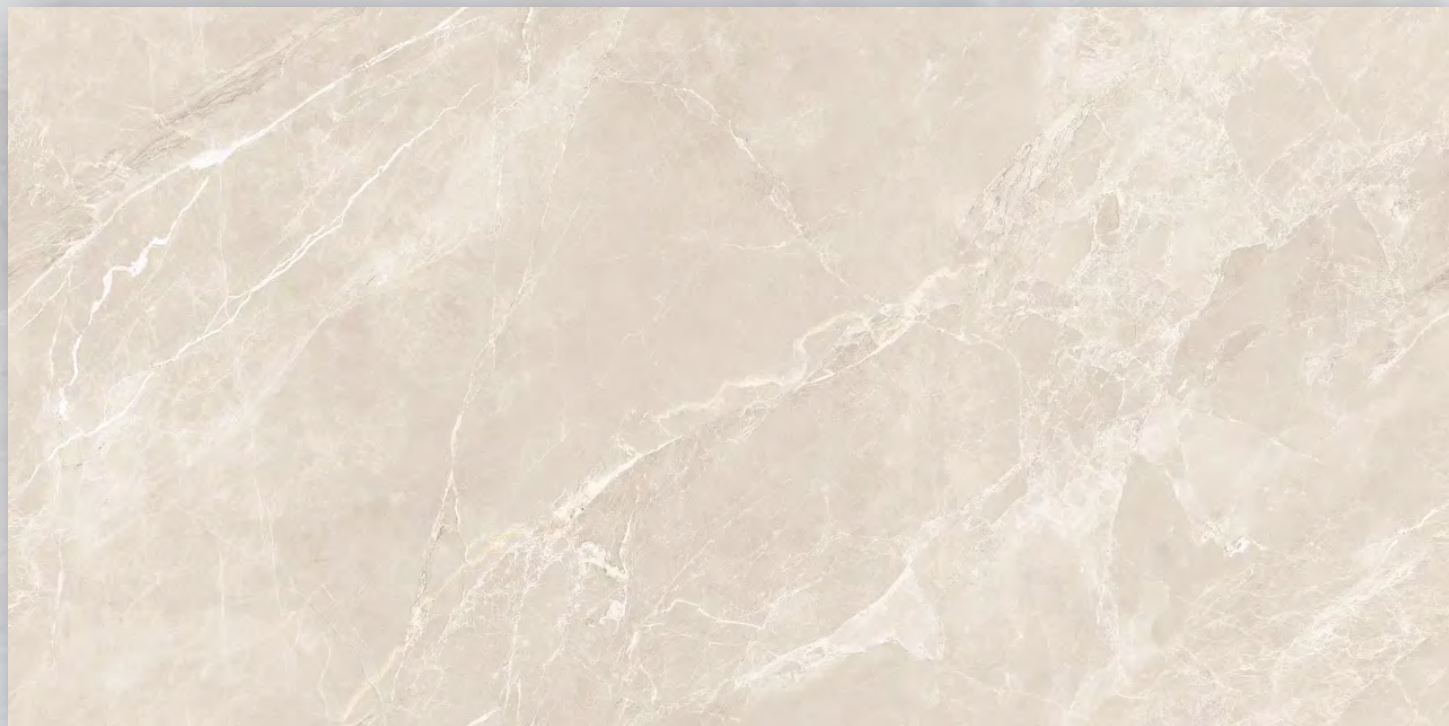

Lumina Beige Carving

MARBLE
COLLECTHION

600x1200mm | N40025 арт.