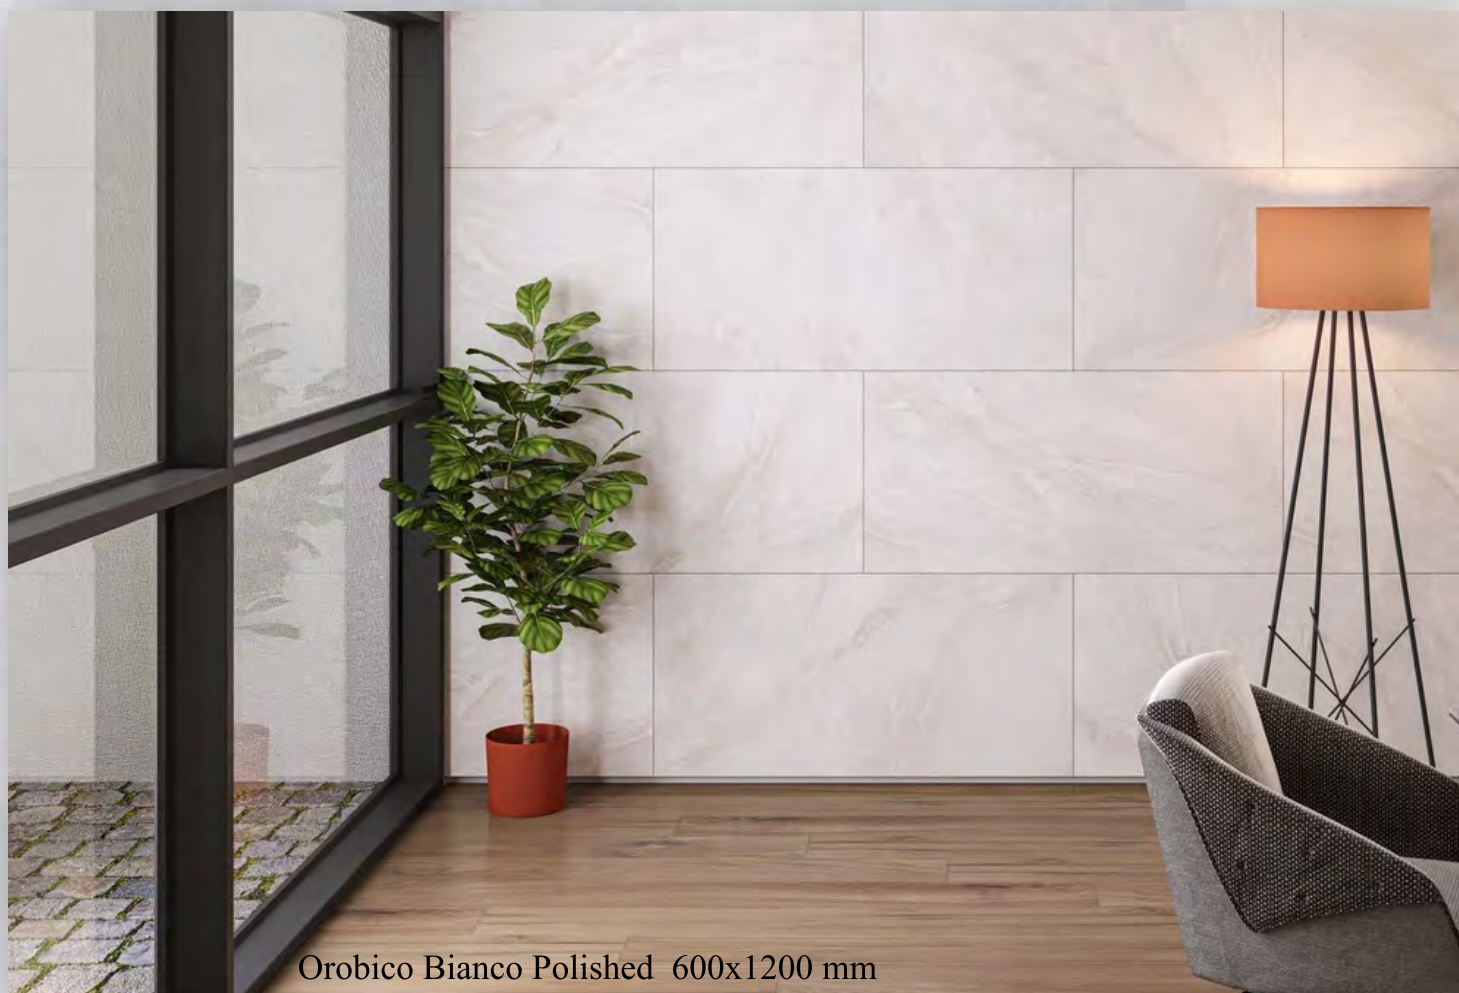

Orobico Bianco

Polished/Carving

MARBLE
COLLECTHION

600x1200mm	N20482 apt. (Polished)
600x1200mm	N20578 apt. (Carving)
800x1600mm	N20494 apt. (Polished)

Orobico Bianco Carving 600x1200 mm

Orobico Bianco Polished 600x1200 mm