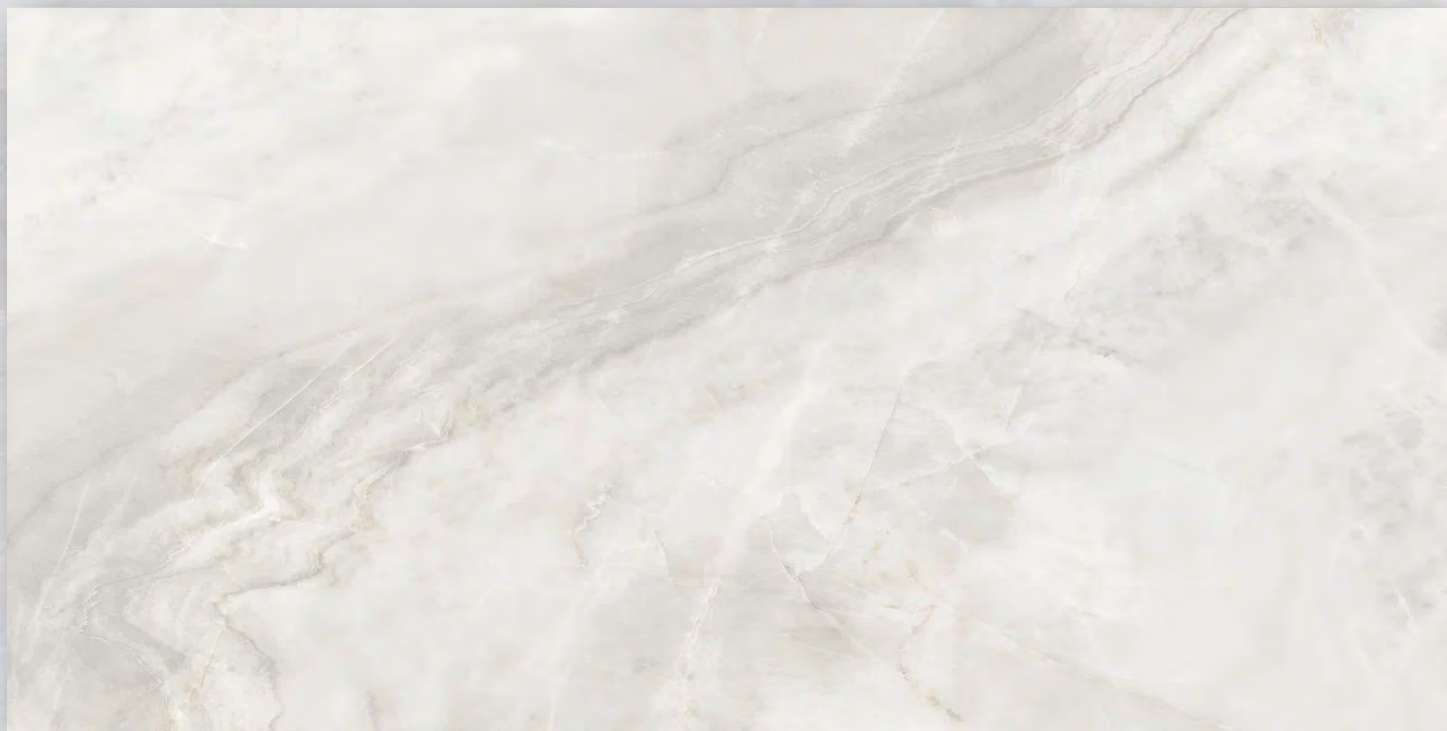

Ornato Wave Polished 600x1200 mm

Ornato Wave Matt

MARBLE
COLLECTHION

1200x1200mm | N20546 арт.

Astoria Bianco

Polished/Carving/Lap Carving

MARBLE
COLLECTHION

- | | |
|------------|---------------------------|
| 600x1200mm | N20533 apt. (Polished) |
| 600x1200mm | N20562 apt. (Lap Carving) |
| 800x1600mm | N20527 apt. (Carving) |